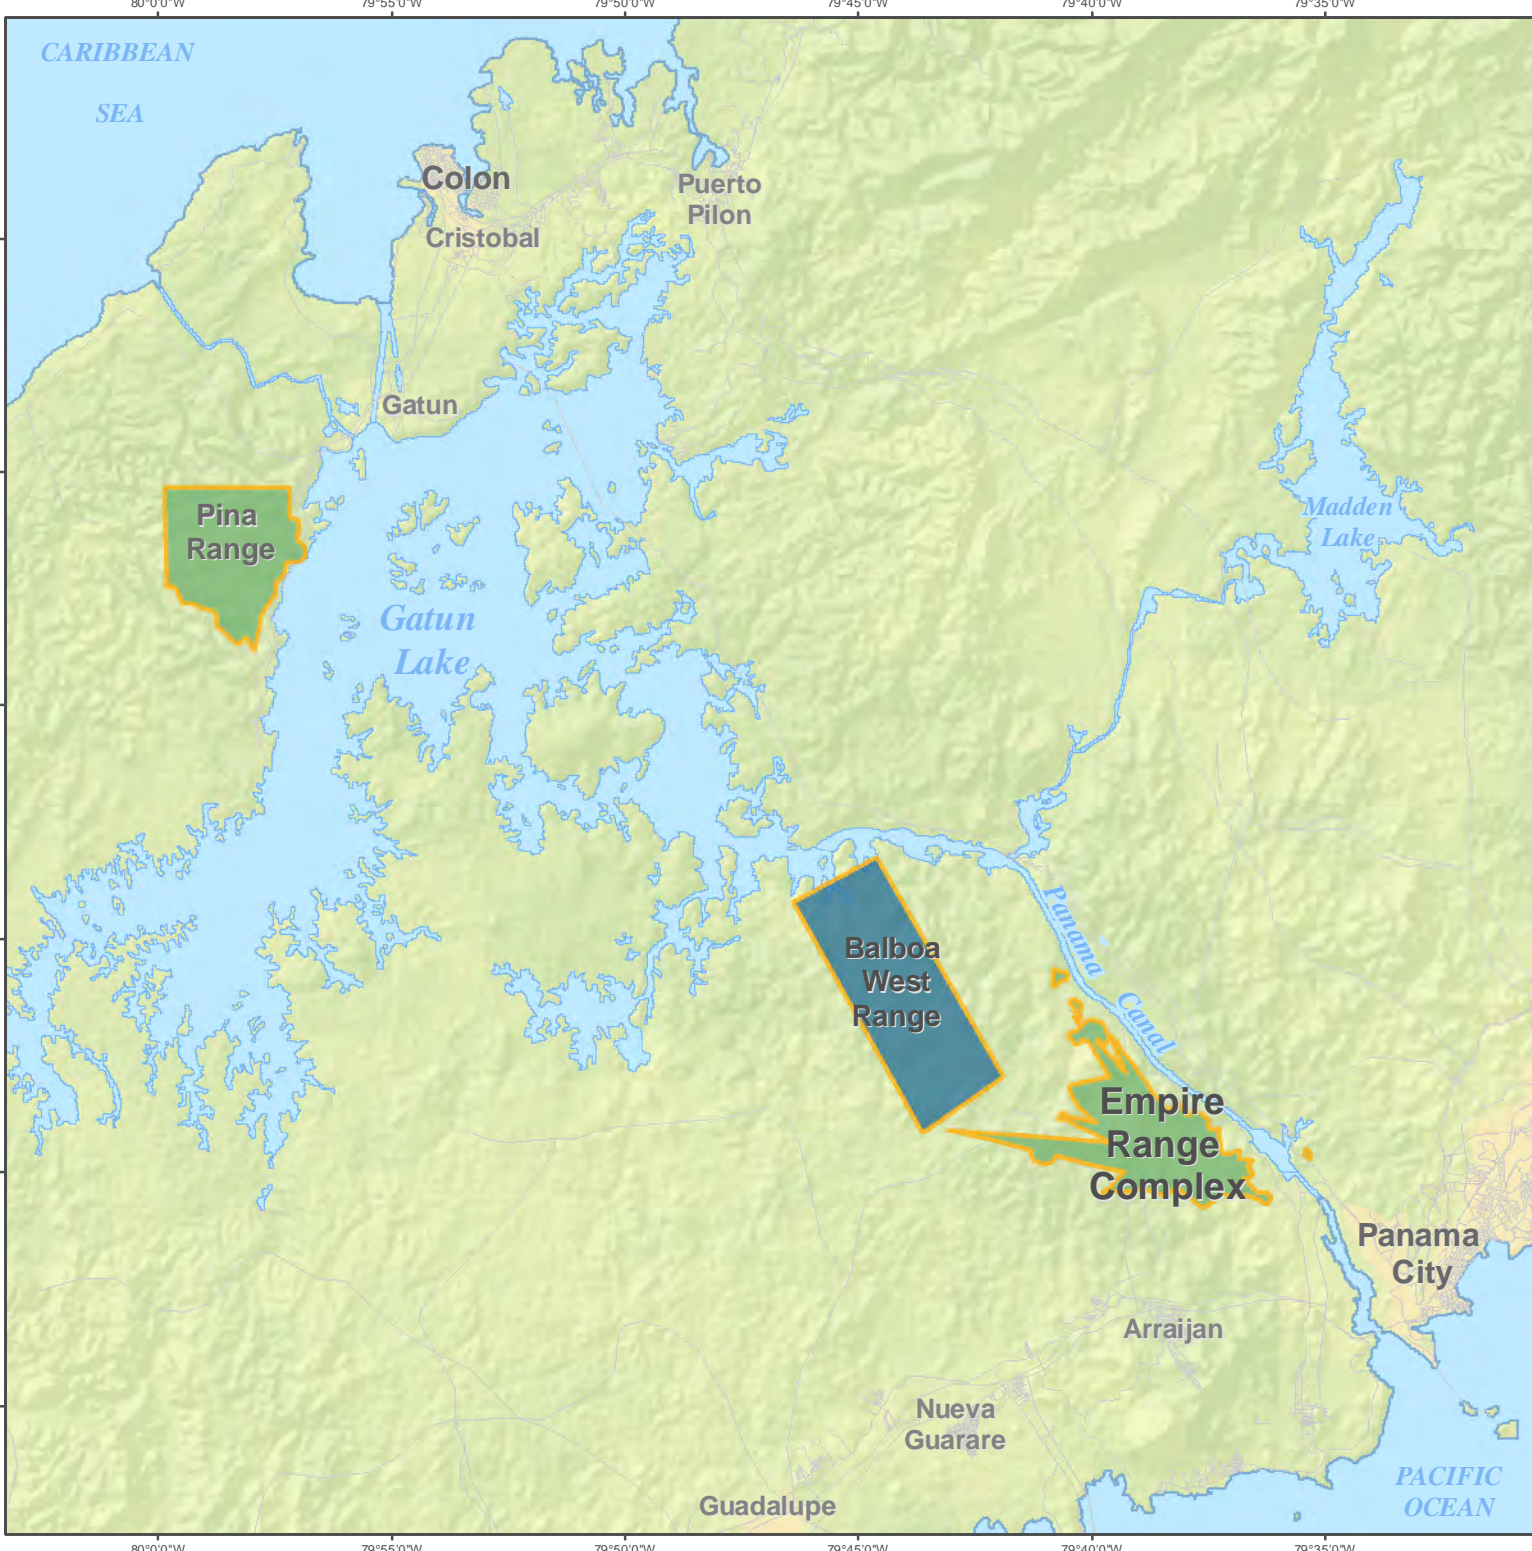

# Panama UXO Locations: Empire Range Complex

Panama Canal Area, Panama

**Legend**

- UXO Area (Former US Army Range)
- UXO Area (Former USAF Range)
- Urban Area
- Water Feature
- Road

*Locations are approximate. For general reference only.*  
*Datum: WGS 1984 Projection: Geographic*  
*Data: UXOInfo.com, ESRI, OpenStreetMap, Natural Earth*  
*Copyright 2010 UXOInfo.com. All rights reserved.*